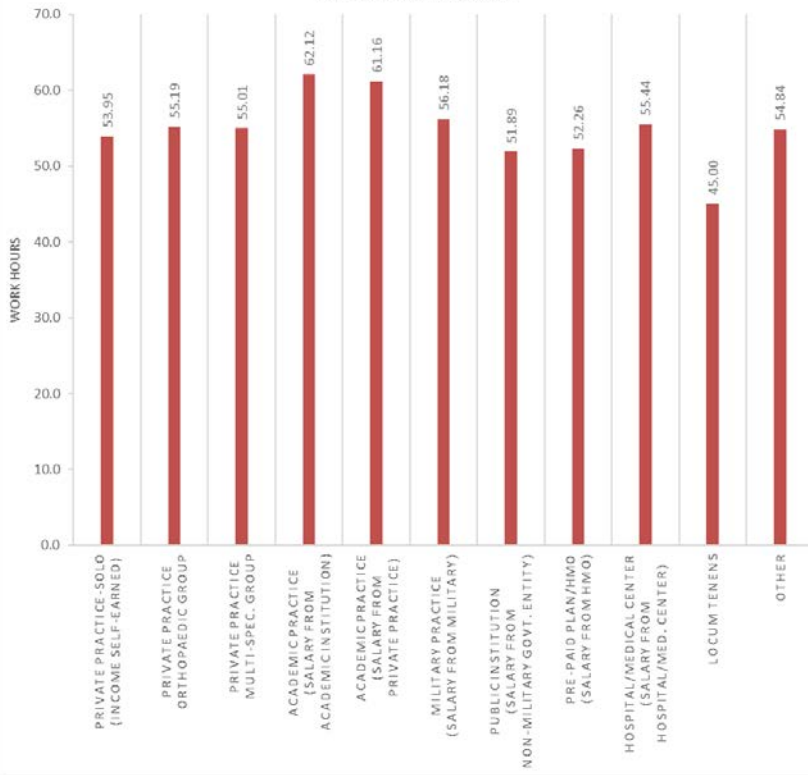

2016 CENSUS: AVERAGE WORK HOURS ACROSS PRACTICE SETTING

FULL-TIME ORTHOPAEDISTS

Fig. 11. Surgeons Who Work Locum Tenens Have the Lowest Weekly Work Load
Source: OPUS 2016, AAOS